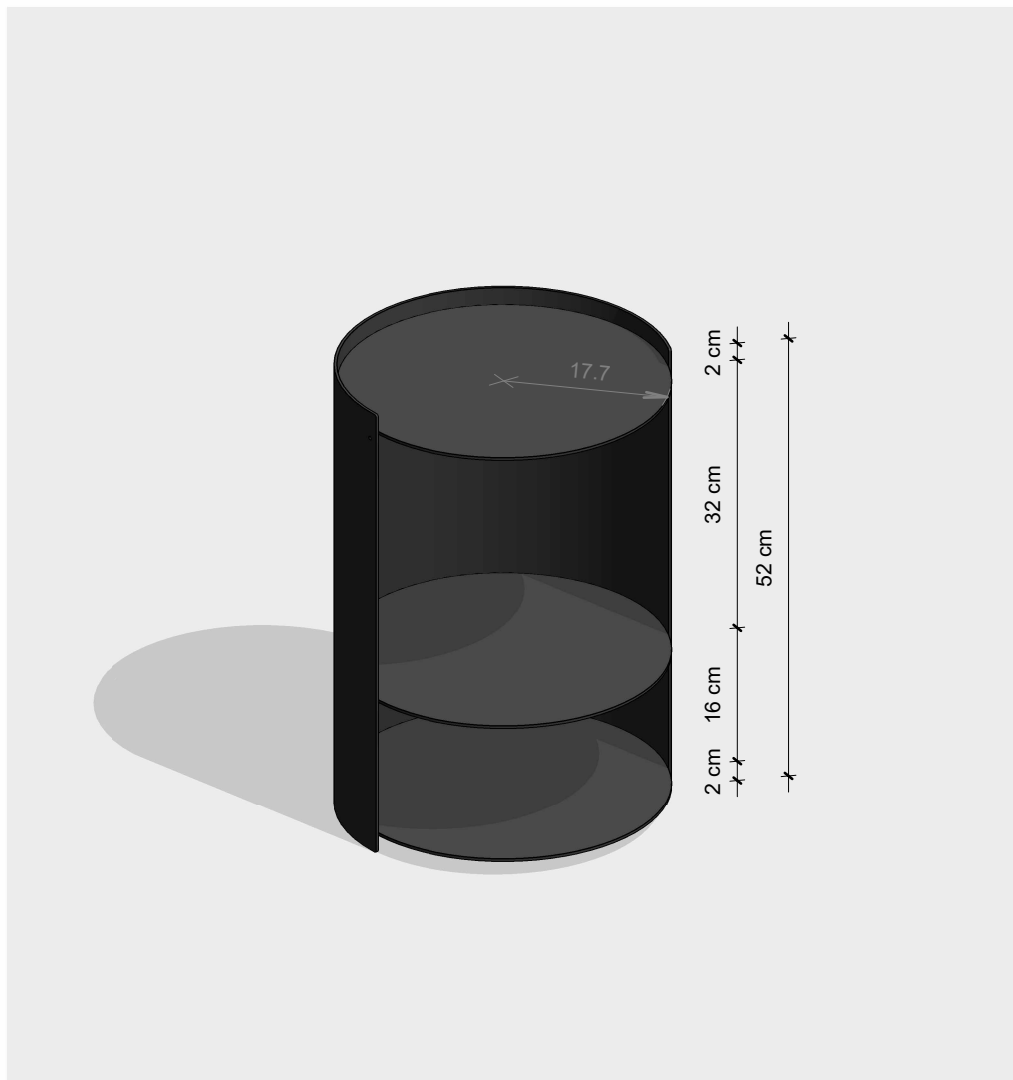

Table 1515

Description

The Table 1515 is a versatile piece that functions as both a bedside table and a general-use table. Its innovative design allows it to be rotated upside down, offering flexible storage options. With clean lines and a minimalist aesthetic, it fits seamlessly into modern interiors. Crafted from durable metal with a sleek powder-coated finish, it provides open storage for books, lamps, or personal items, keeping spaces clutter-free.

Dimensions

Height 52cm Width: 36cm Depth: 36cm
Weight: 10kg

Material

Steel. All components are crafted from powder-coated steel, featuring a refined textured finish.

Production

Made in Romania

Warranty

Zero Studio products include 2-years warranty.

Additional information

Supports up to 50kg maximum weight capacity.
Requires no assembly due to its seamless welded design.
Features a special scratch-resistant powder coating.
Includes protective pads to safeguard your floor.
Comes packed in one durable box to ensure security during transportation.