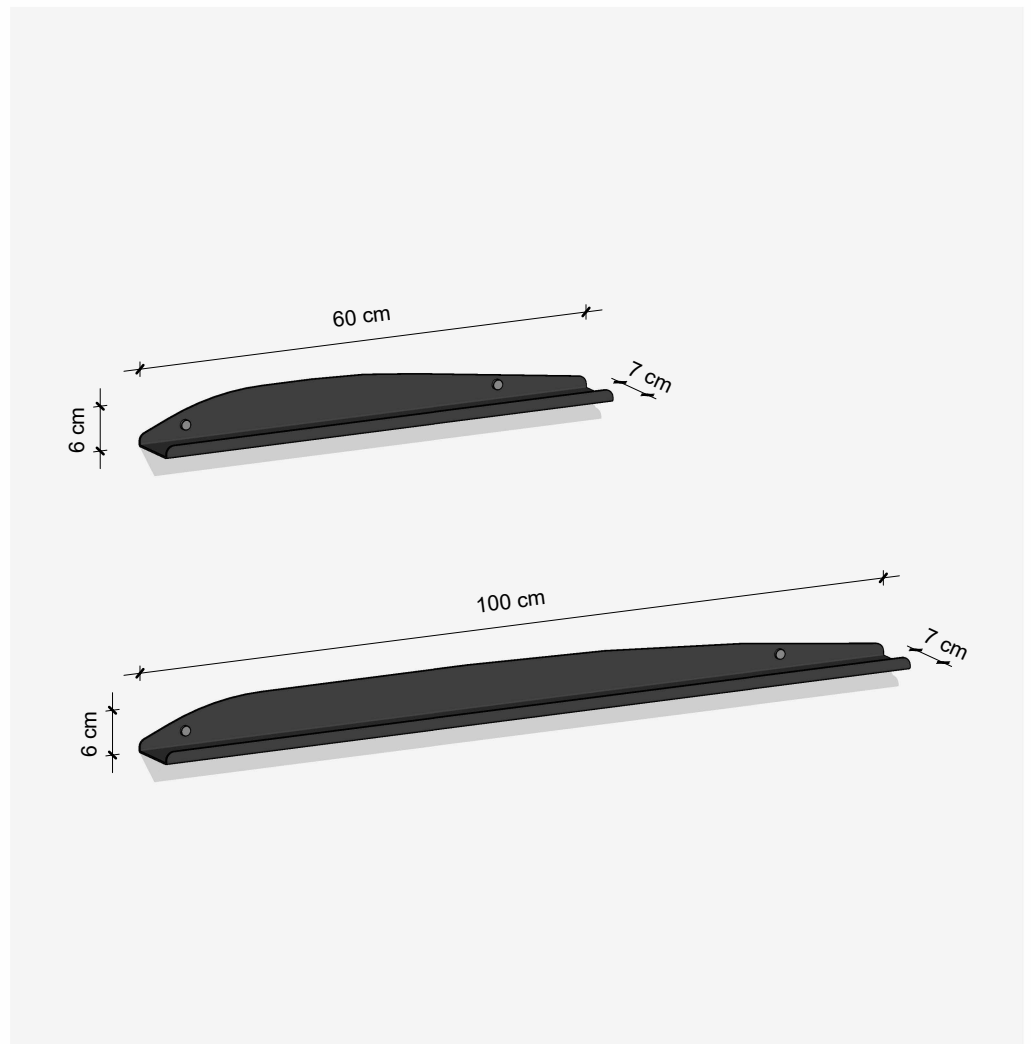

Shelf **3210**

Description

The SH 3210 is a slim metal ledge designed to sit close to the wall, offering a discreet yet robust display surface. Its minimal profile allows it to hold books, vinyl records, art prints, or small objects without taking up unnecessary space.

Solid and understated, this shelf provides a stable platform for curated displays while blending seamlessly into modern interiors. A practical solution for showcasing everyday items with clarity and balance.

Dimensions

Height 10cm Width: 46cm Depth: 25cm
Weight: 1.2kg; 2.1kg

Material

Steel. All components are crafted from powder-coated steel, featuring a refined textured finish.

Production

Made in Romania

Warranty