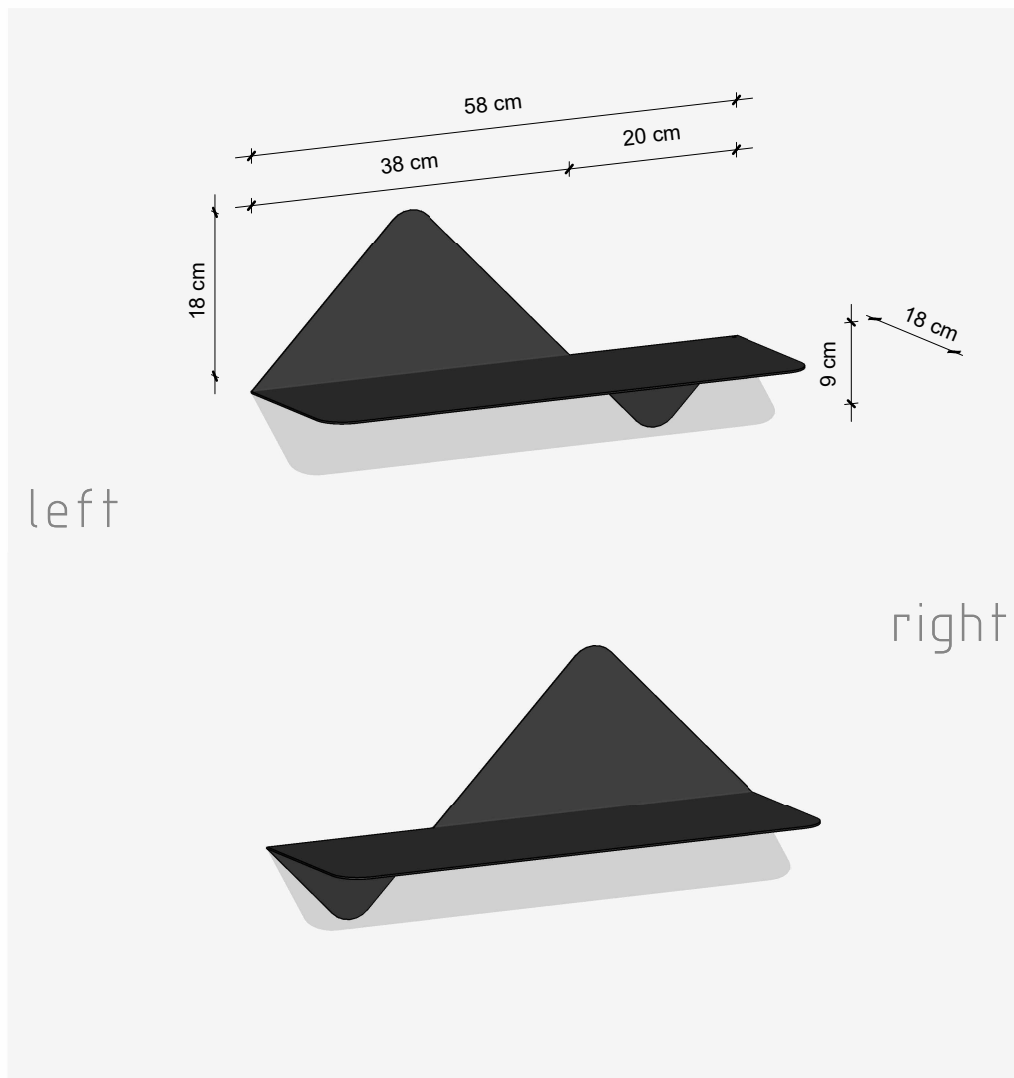

Shelf **3000**

Description

This dynamic shelf combines formal simplicity with striking visual appeal, designed to grow from a standalone piece into a full library. Its modular nature allows for endless arrangements and possibilities, adapting seamlessly to different spaces. Whether serving as a statement piece or a subtle complement, it enhances any room's aesthetic with its versatile and thoughtful design.

Dimensions

Height: 27cm Width: 58cm Depth: 18cm
Weight: 2.4kg

Material

Steel. All components are crafted from powder-coated steel, featuring a refined textured finish.

Production

Made in Romania

Warranty

Zero Studio products include 2-years warranty.

Additional information

Supports up to 4kg maximum load capacity, provided it's properly mounted onto an appropriate wall.
Comes with a wall mounting kit for secure installation.
Features a special scratch-resistant powder coating.
Comes packed in one durable box to ensure security during transportation.