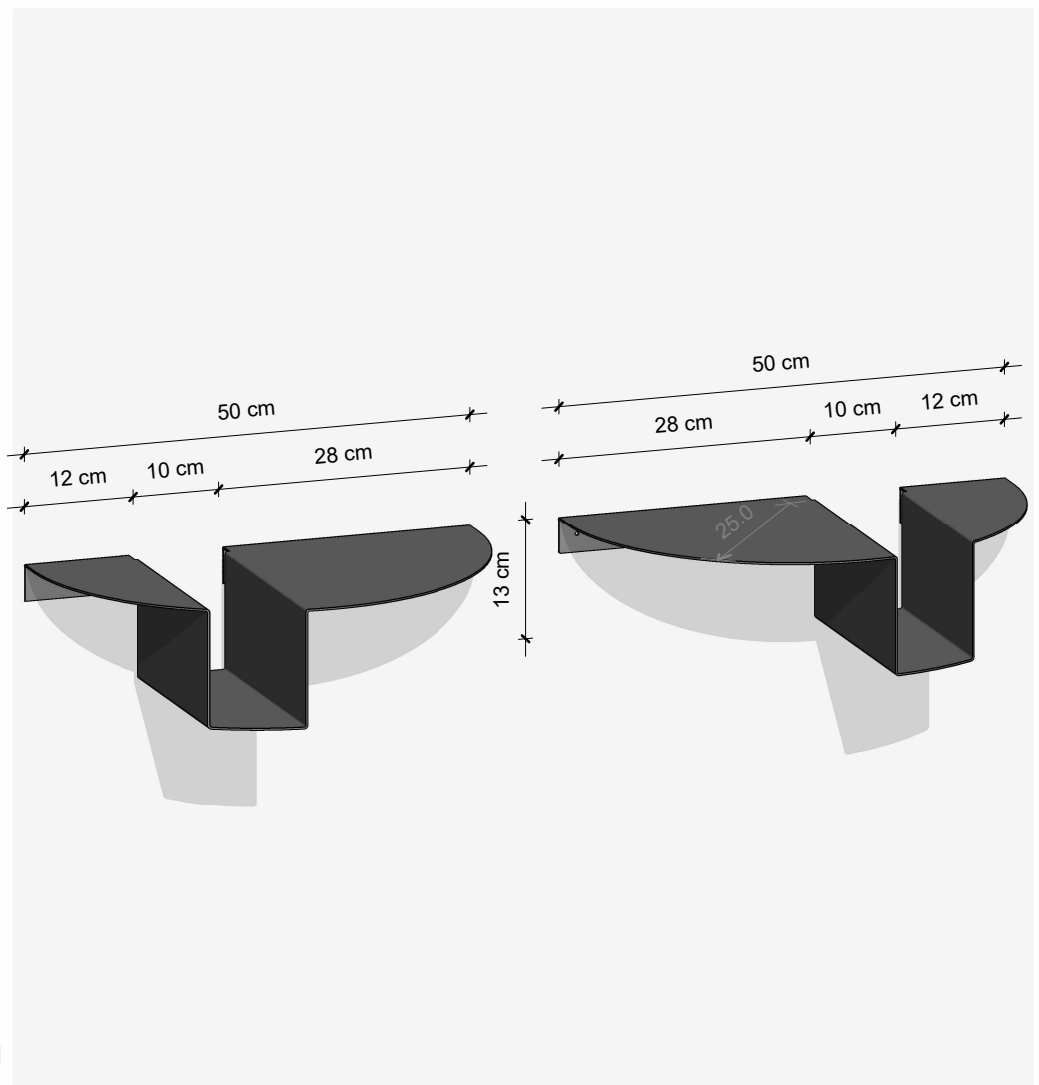

Shelf **2500**

Description

A compact, minimal shelf designed to keep your essentials close while keeping your space clutter-free. Attached directly to the side of your bed, it creates a practical spot for bedtime reading, an alarm clock, or your morning coffee. Its clean, understated design blends effortlessly into any setting, adding function without taking up extra space. Perfect for modern living where every centimeter counts.

Dimensions

Height: 15cm Width: 50cm Depth: 25cm
Weight: 3kg

Material

Steel. All components are crafted from powder-coated steel, featuring a refined textured finish.

Production

Made in Romania

Warranty

Zero Studio products include 2-years warranty.

Additional information

Supports up to 5 kg maximum load capacity.
Requires no assembly due to its seamless design.
Features a special scratch-resistant powder coating.
Comes packed in one durable box to ensure security during transportation.